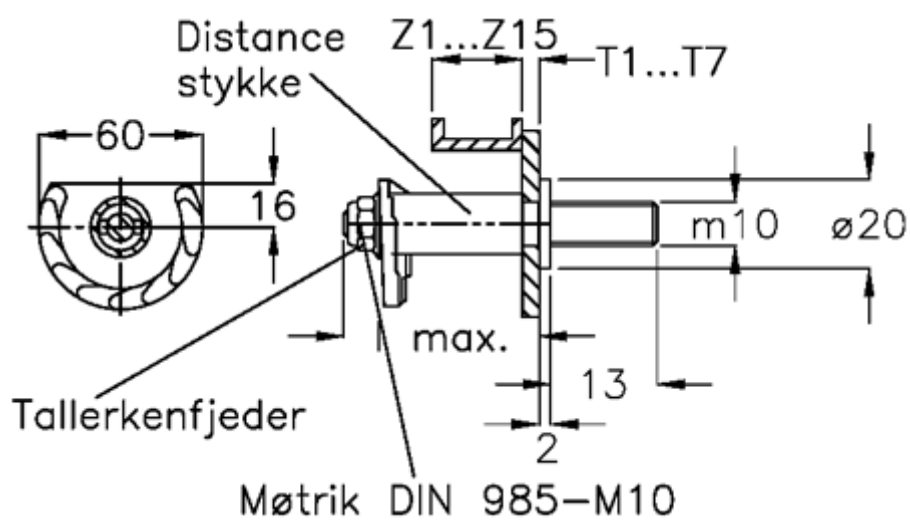

Article number: 20895307

Description: E+G Door lock
GN 117-GB-T3-Z7

Measures

Cam thickness = 18-27